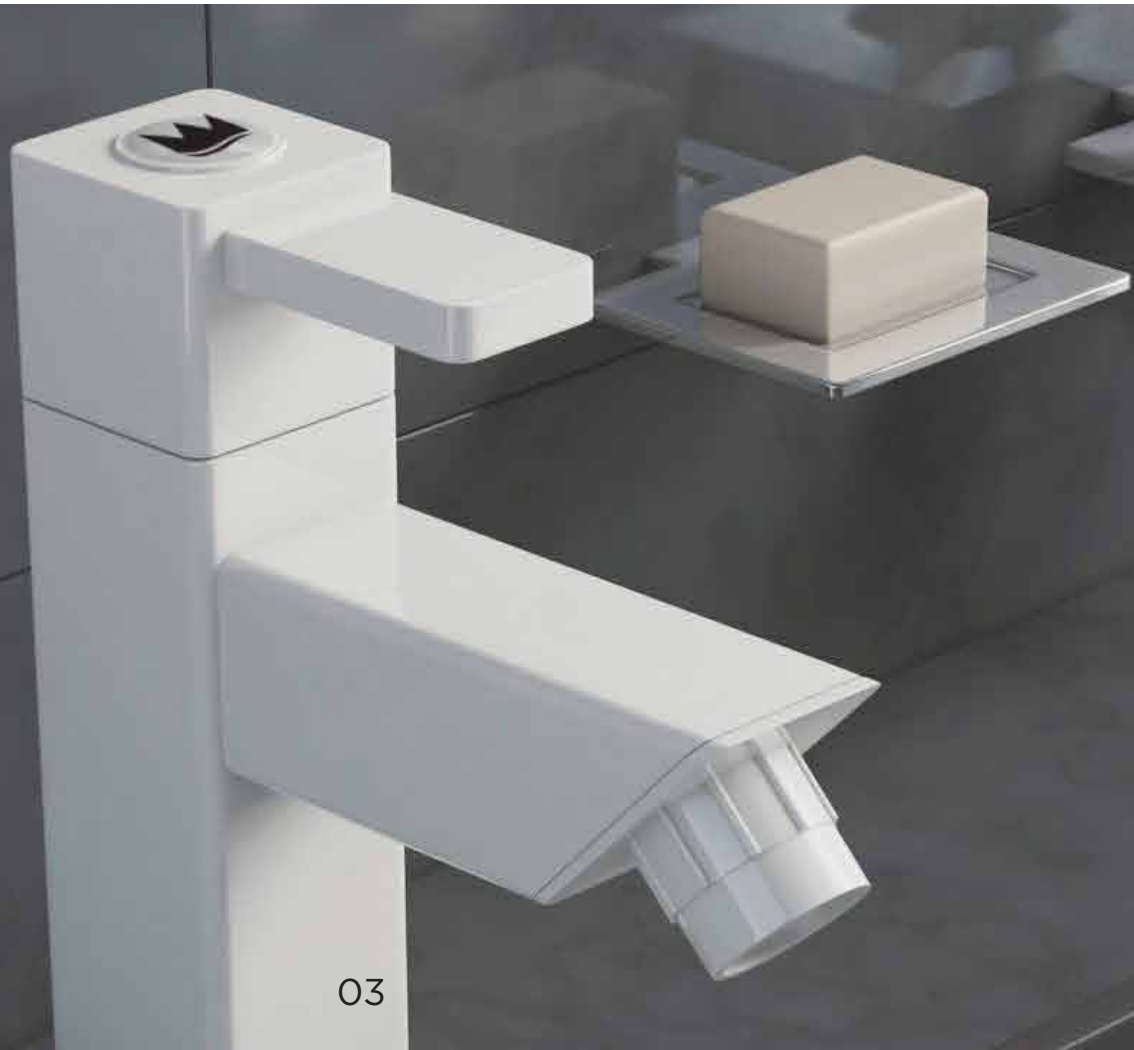

PTMT Faucets

Duratap Tapware are made of PTMT & are available in 4 different colours spread across 6 unique collections.

What is PTMT?

Polytetra Methylene Terephthalate (PTMT) combines the advantages of both plastics and metals. Being a specially engineered plastic, PTMT has many advantages over other materials in terms of functionality and longevity. In addition to durability, PTMT also provides products with a glossy sheen that enhances their appearance. It protects them from scratches by resisting environmental stress. It is easy to clean with soap or detergent. Its anti-static characteristic keeps dust away.